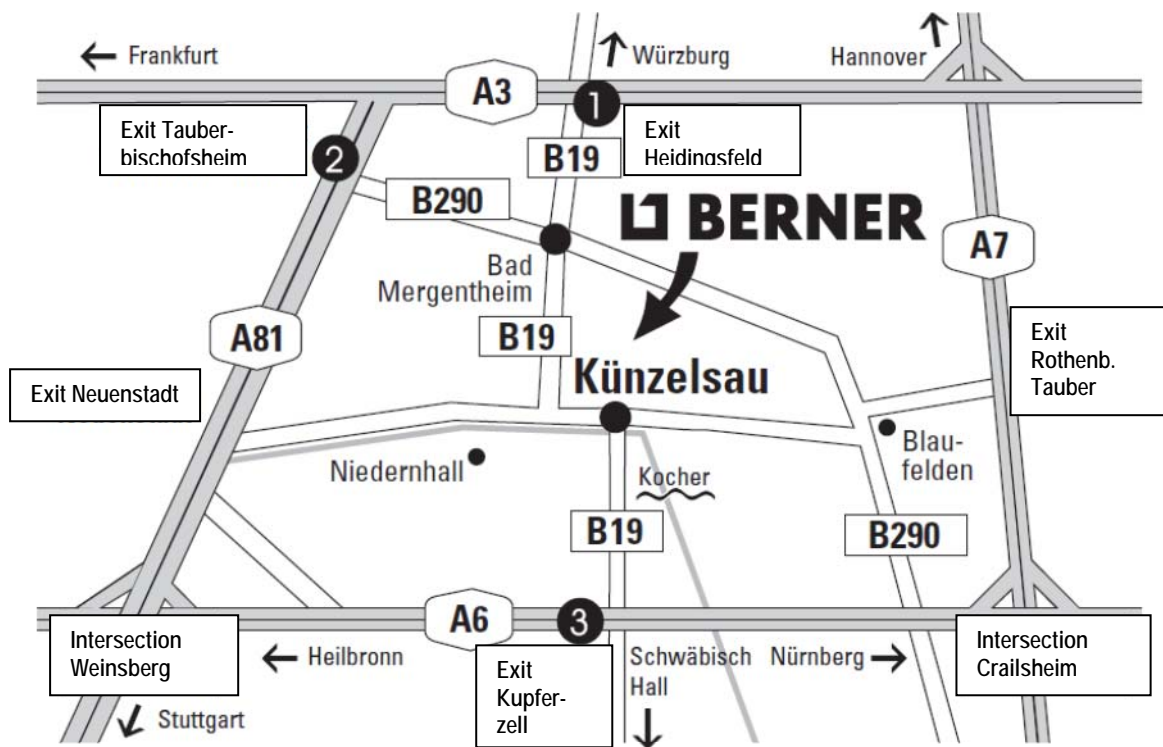

How you will find us:

Berner SE
 Bernerstraße 6
 74653 Künzelsau

Albert Berner Deutschland GmbH
 Bernerstraße 4
 74653 Künzelsau

By car or by truck:

- 1
 Coming from north via A7 Kassel/Hannover in the direction of Frankfurt via A3. Take exit Heidingsfeld to the B19 via Bad Mergentheim to Künzelsau
- 2
 Coming from north or west via A3 or A81 right to exit Tauberbischofsheim, then via B290 to Bad Mergentheim and on B19 via Bad Mergentheim and on B19 right to Künzelsau
- 3
 Coming from south from the direction of Stuttgart or Nürnberg via A81 or A7: take the A6, exit Kupferzell in the direction of Künzelsau, drive straight through Künzelsau and after the bridge over the river Kocher in the direction of Langenburg. After ca. 3 km follow the sign "Berner" and drive left to Garnberg

By train:

Travel to Öhringen or Waldenburg and carry on traveling by the Hohenloher local traffic to Künzelsau or Garnberg

We wish you a pleasant journey!