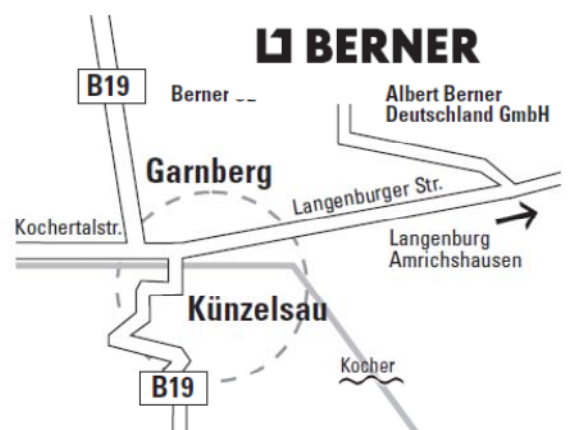

How you will find us:

Berner SE
 Bernerstraße 6
 74653 Künzelsau

Albert Berner Deutschland GmbH
 Bernerstraße 4
 74653 Künzelsau

By car or by truck:

- 1
 Coming from north via A7 Kassel/Hannover in the direction of Frankfurt via A3. Take exit Heidingsfeld to the B19 via Bad Mergentheim to Künzelsau
- 2
 Coming from north or west via A3 or A81 right to exit Tauberbischofsheim, then via B290 to Bad Mergentheim and on B19 via Bad Mergentheim and on B19 right to Künzelsau
- 3
 Coming from south from the direction of Stuttgart or Nürnberg via A81 or A7: take the A6, exit Kupferzell in the direction of Künzelsau, drive straight through Künzelsau and after the bridge over the river Kocher in the direction of Langenburg. After ca. 3 km follow the sign "Berner" and drive left to Garnberg

By train:

Travel to Öhringen or Waldenburg and carry on traveling by the Hohenloher local traffic to Künzelsau or Garnberg

We wish you a pleasant journey!